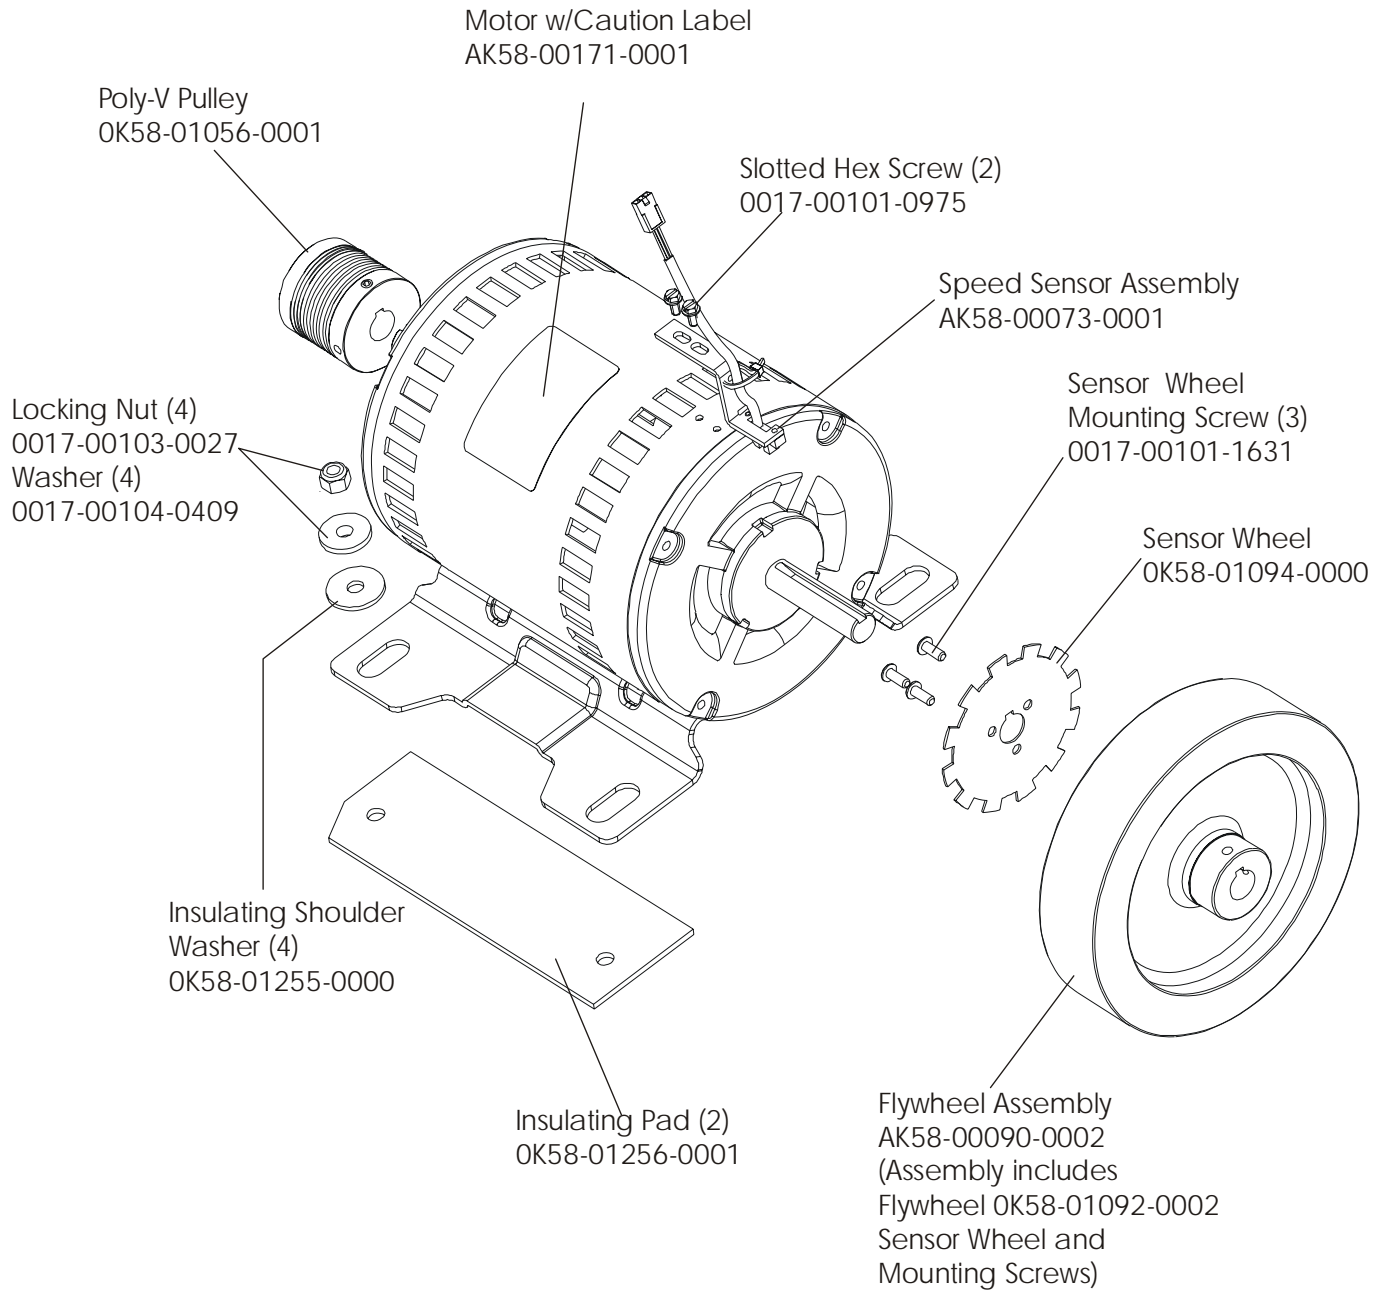

## Wax/Lift Assembly – AK58-00243-0000

97T-0XXX-03

S/N ATV100000 and UP

**ARCTIC SILVER 97Ti**  
**Drive Motor Assembly**

**97T-0XXX-03**  
**S/N ATV100000 and UP**

Drive Motor Assembly Number	Motor Serial Number
AK58-00172-0000	ATV100000 – ATV100368
AK58-00172-0002	ATV100369 and up